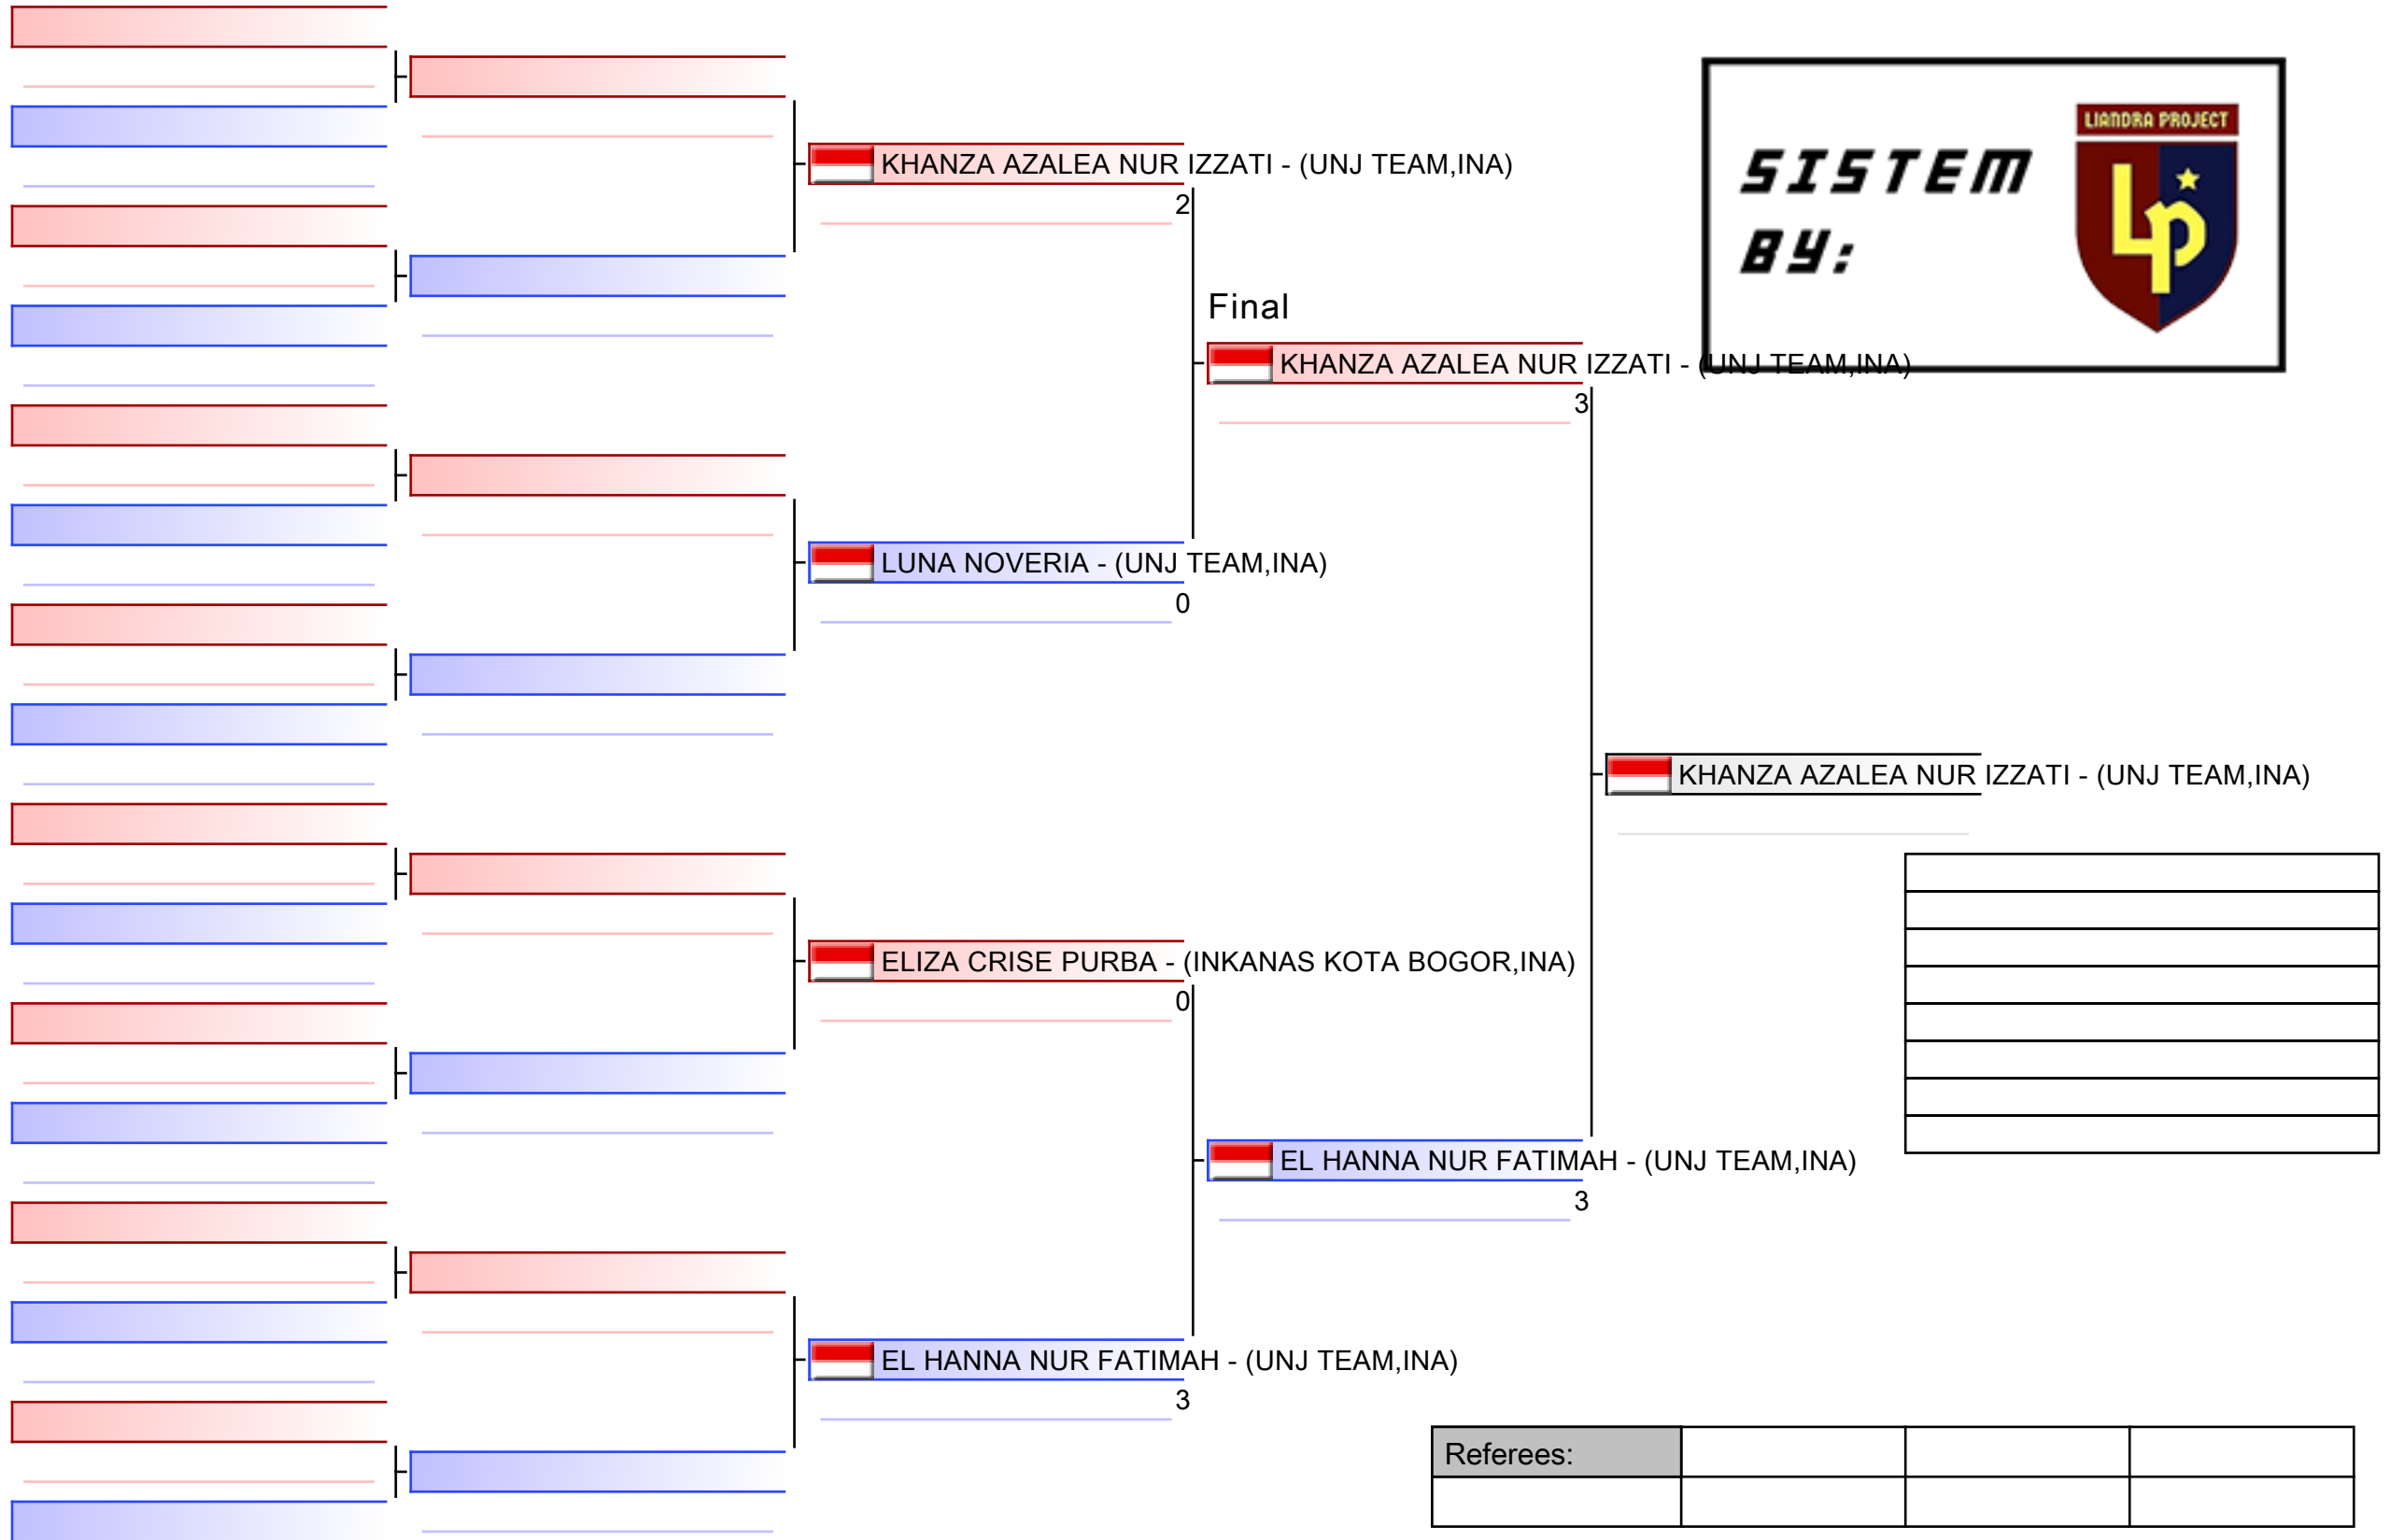

ZAHROTUL SITTA - (UNJ TEAM,INA)

3

1. ZAHROTUL SITTA - (UNJ TEAM,INA)
2. INDAH ZEFANYA - (DOJO KAIZEN IND,INA)

Referees:			

Referees:			

Referees:			

Official Results

001. USIA DINI KATA PERORANGAN PUTRA (Entries: 5)				
1	ROBBY DANUARTA -	UNJ TEAM		INA - INDONESIA
2	KENZIE ASSAIDI YUSUF -	HIToya		INA - INDONESIA
3	MUSTAFA ALFATURRAHMAN - INKANAS	CIPAYUNG		INA - INDONESIA
3	FAKHRIE JAHFRAN KHAIRY - GOJUKAI	SQUAD PERDOBIN		INA - INDONESIA