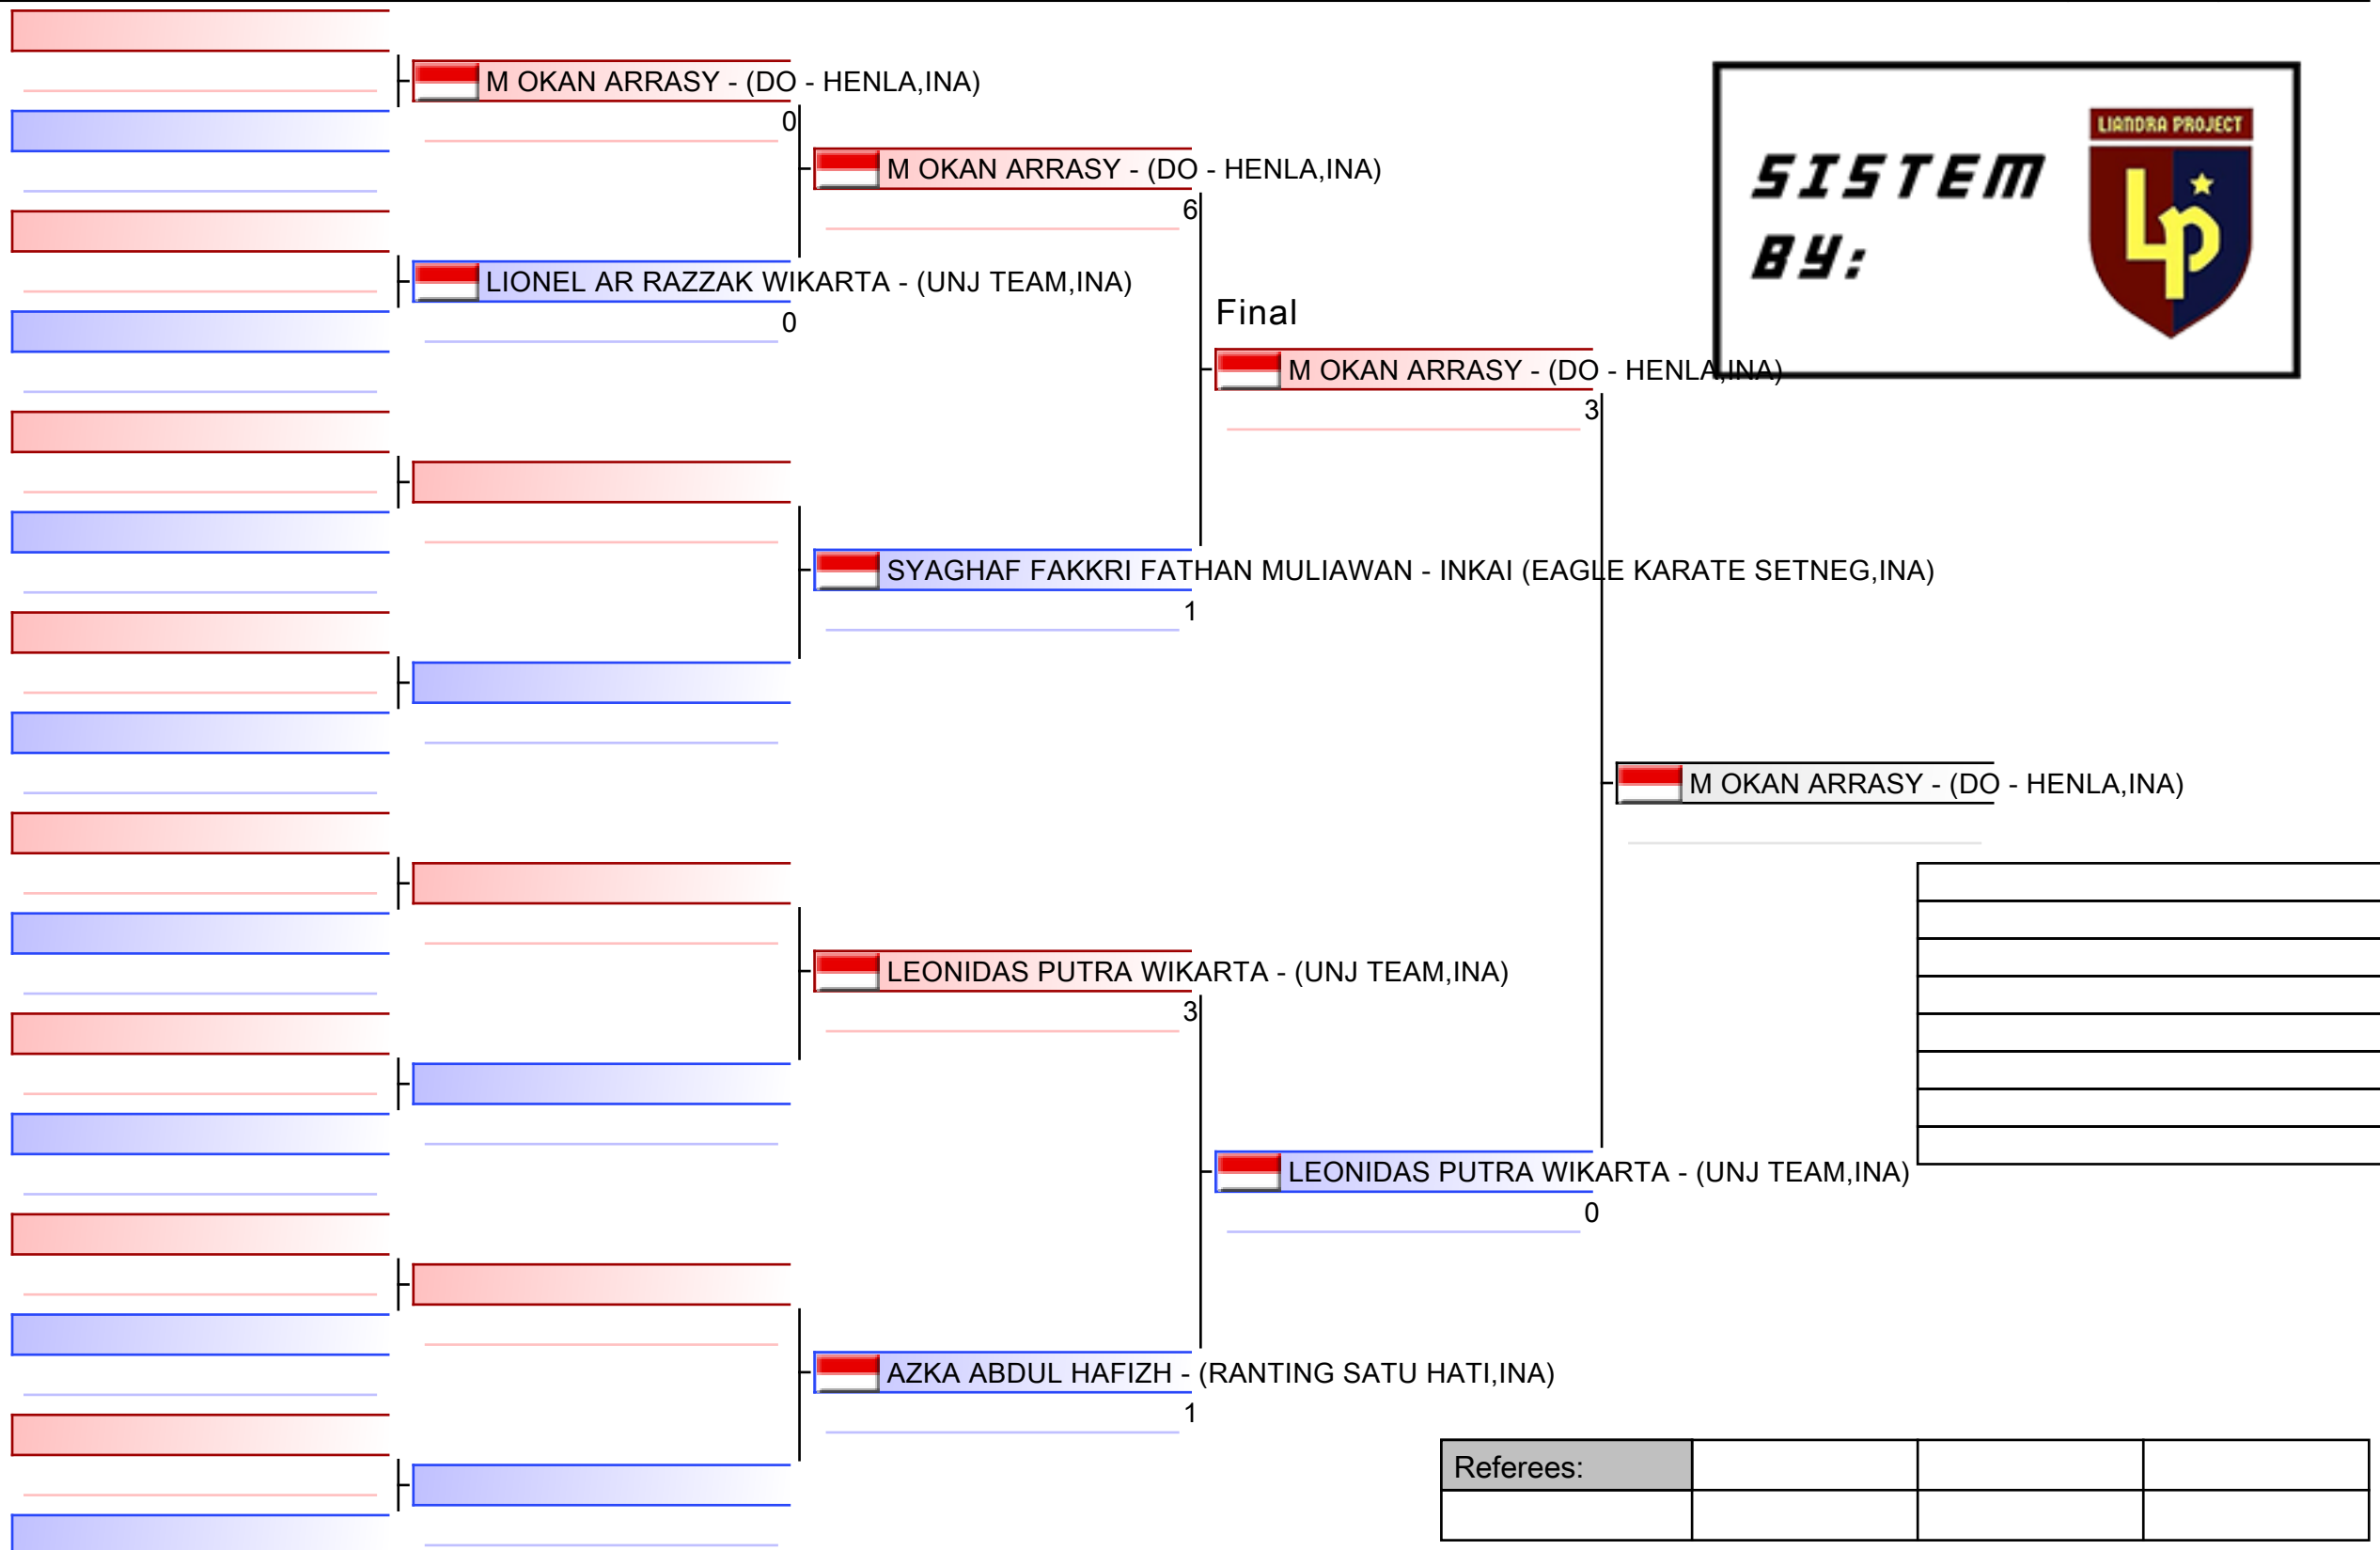

ZAHROTUL SITTA - (UNJ TEAM,INA)

3

1. ZAHROTUL SITTA - (UNJ TEAM,INA)
2. INDAH ZEFANYA - (DOJO KAIZEN IND,INA)

Referees:			

Referees:			

Referees:			

Official Results

001. USIA DINI KATA PERORANGAN PUTRA (Entries: 5)				
1	ROBBY DANUARTA -	UNJ TEAM		INA - INDONESIA
2	KENZIE ASSAIDI YUSUF -	HIToya		INA - INDONESIA
3	MUSTAFA ALFATURRAHMAN - INKANAS	CIPAYUNG		INA - INDONESIA
3	FAKHRIE JAHFRAN KHAIRY - GOJUKAI	SQUAD PERDOBIN		INA - INDONESIA