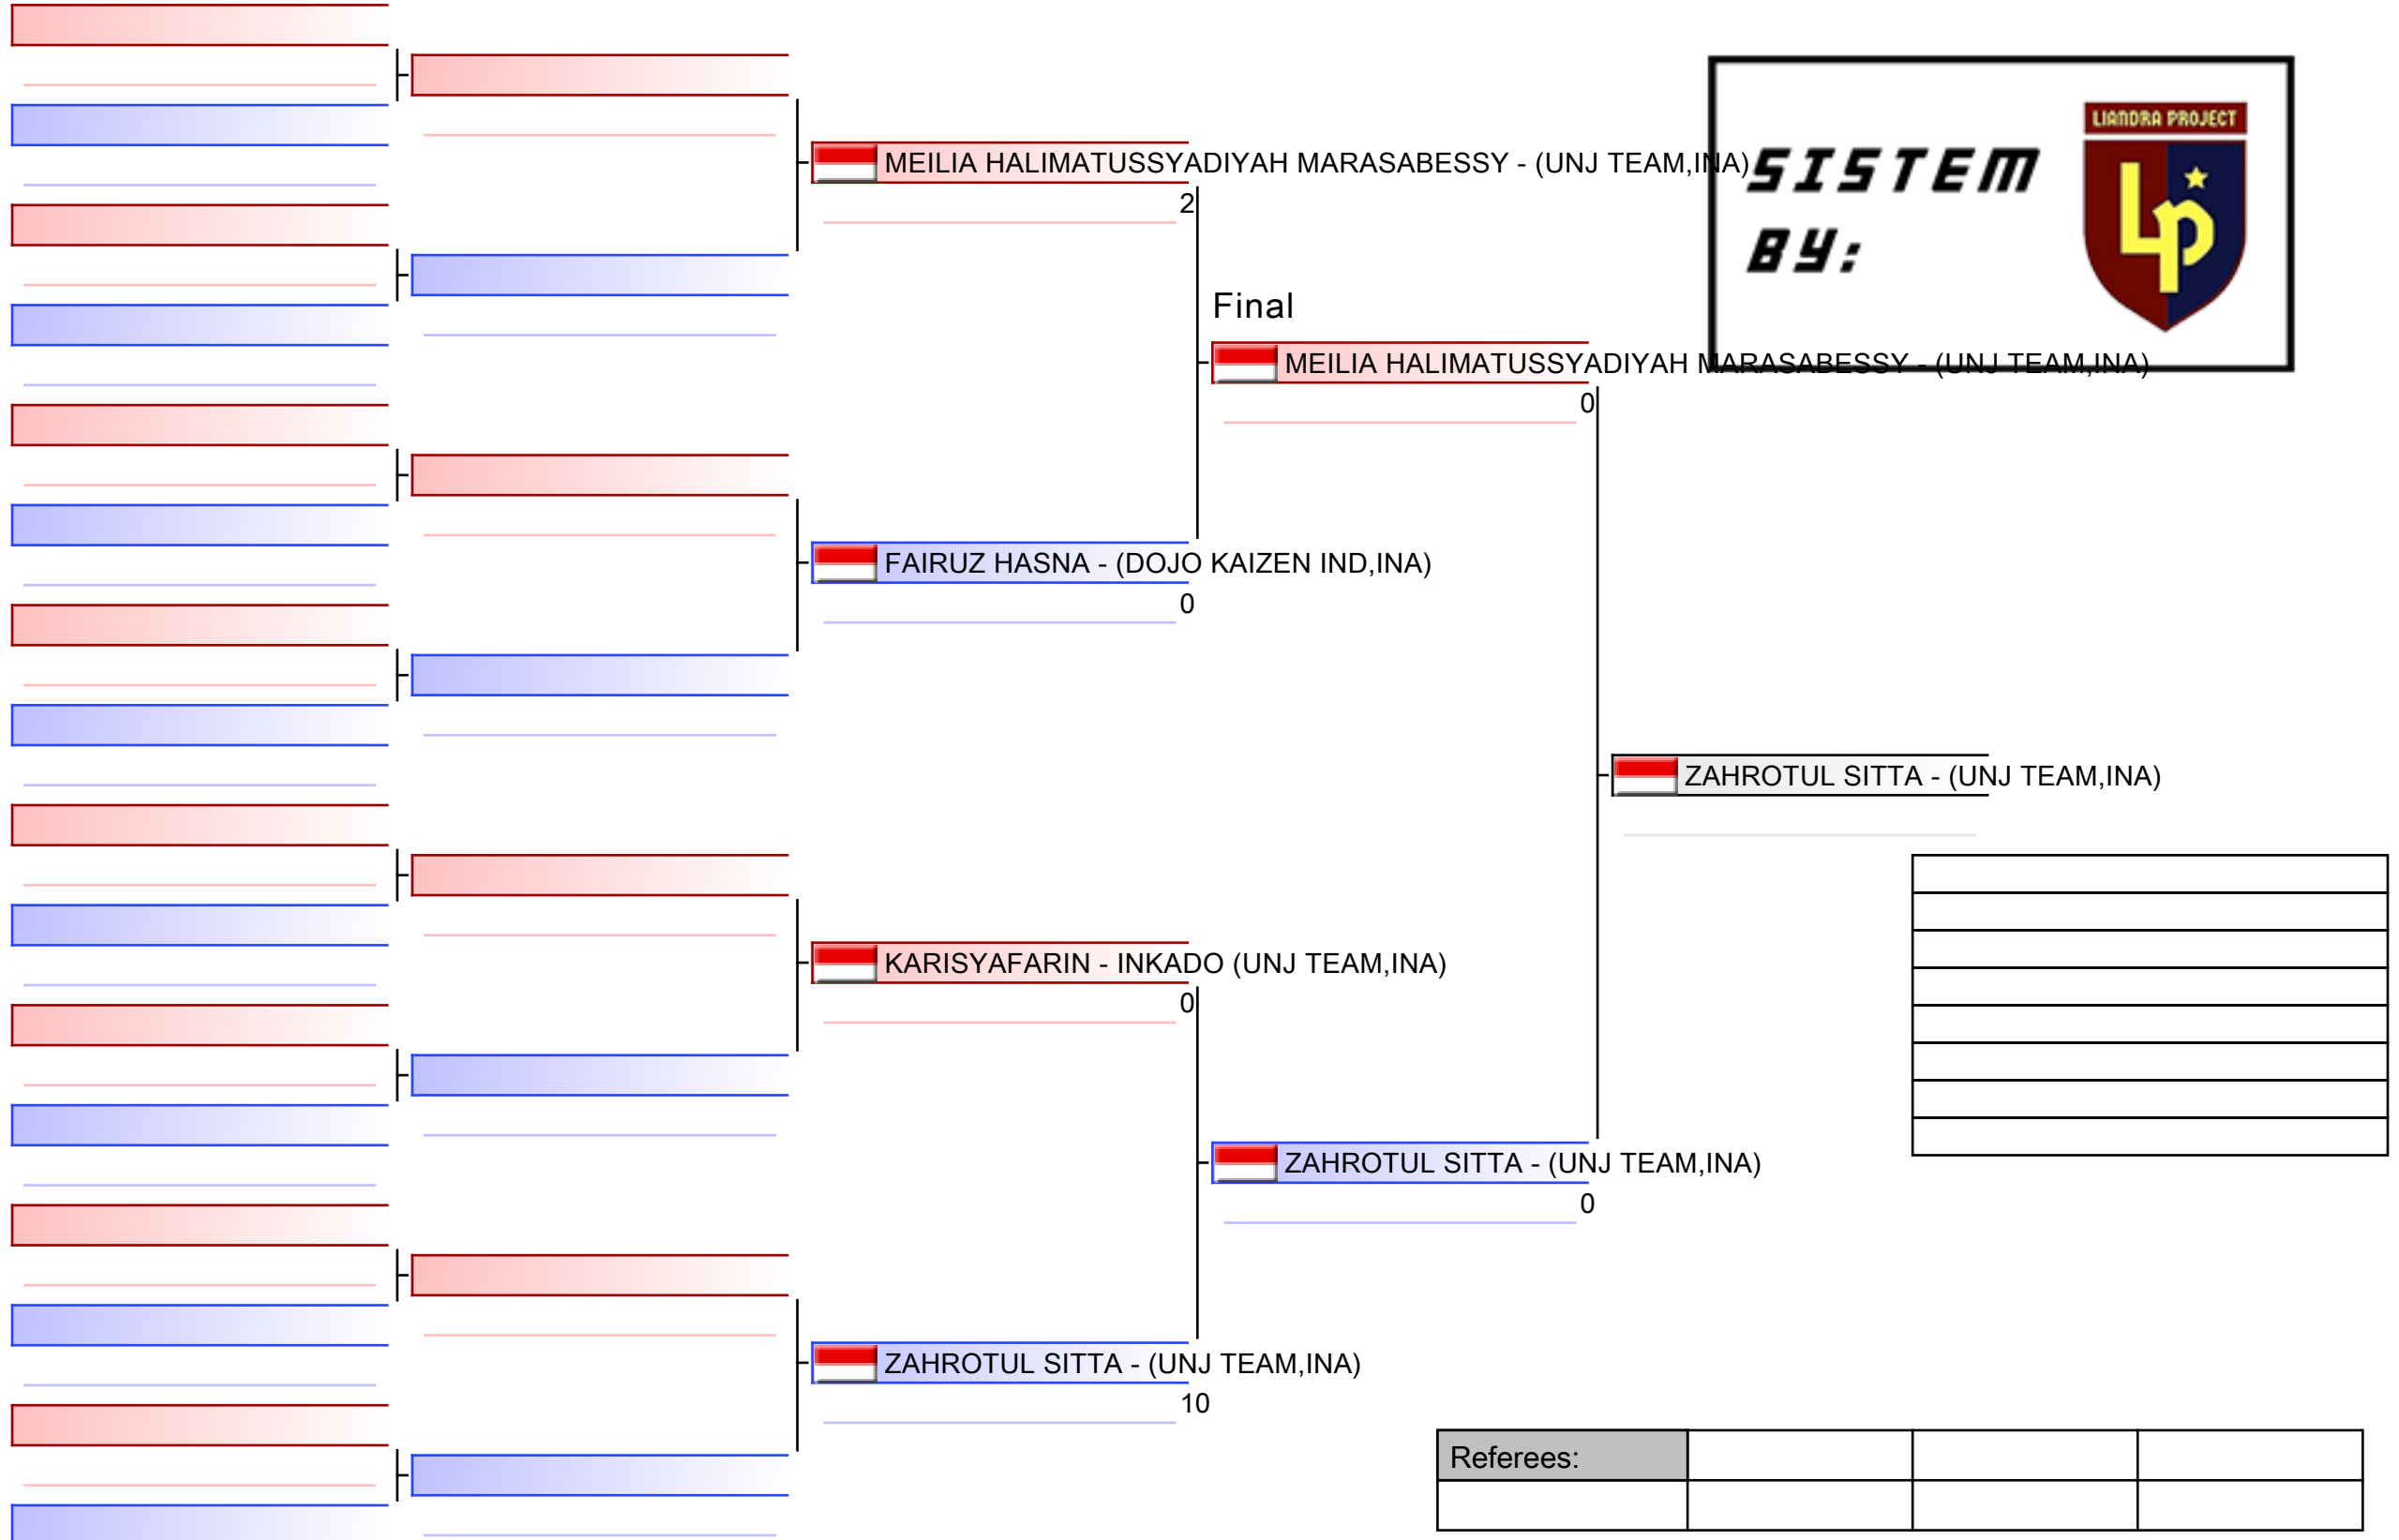

ZAHROTUL SITTA - (UNJ TEAM,INA)

3

1. ZAHROTUL SITTA - (UNJ TEAM,INA)
2. INDAH ZEFANYA - (DOJO KAIZEN IND,INA)

Referees:			

Referees:			

Referees:			

Official Results

001. USIA DINI KATA PERORANGAN PUTRA (Entries: 5)				
1	ROBBY DANUARTA -	UNJ TEAM		INA - INDONESIA
2	KENZIE ASSAIDI YUSUF -	HIToya		INA - INDONESIA
3	MUSTAFA ALFATURRAHMAN - INKANAS	CIPAYUNG		INA - INDONESIA
3	FAKHRIE JAHFRAN KHAIRY - GOJUKAI	SQUAD PERDOBIN		INA - INDONESIA