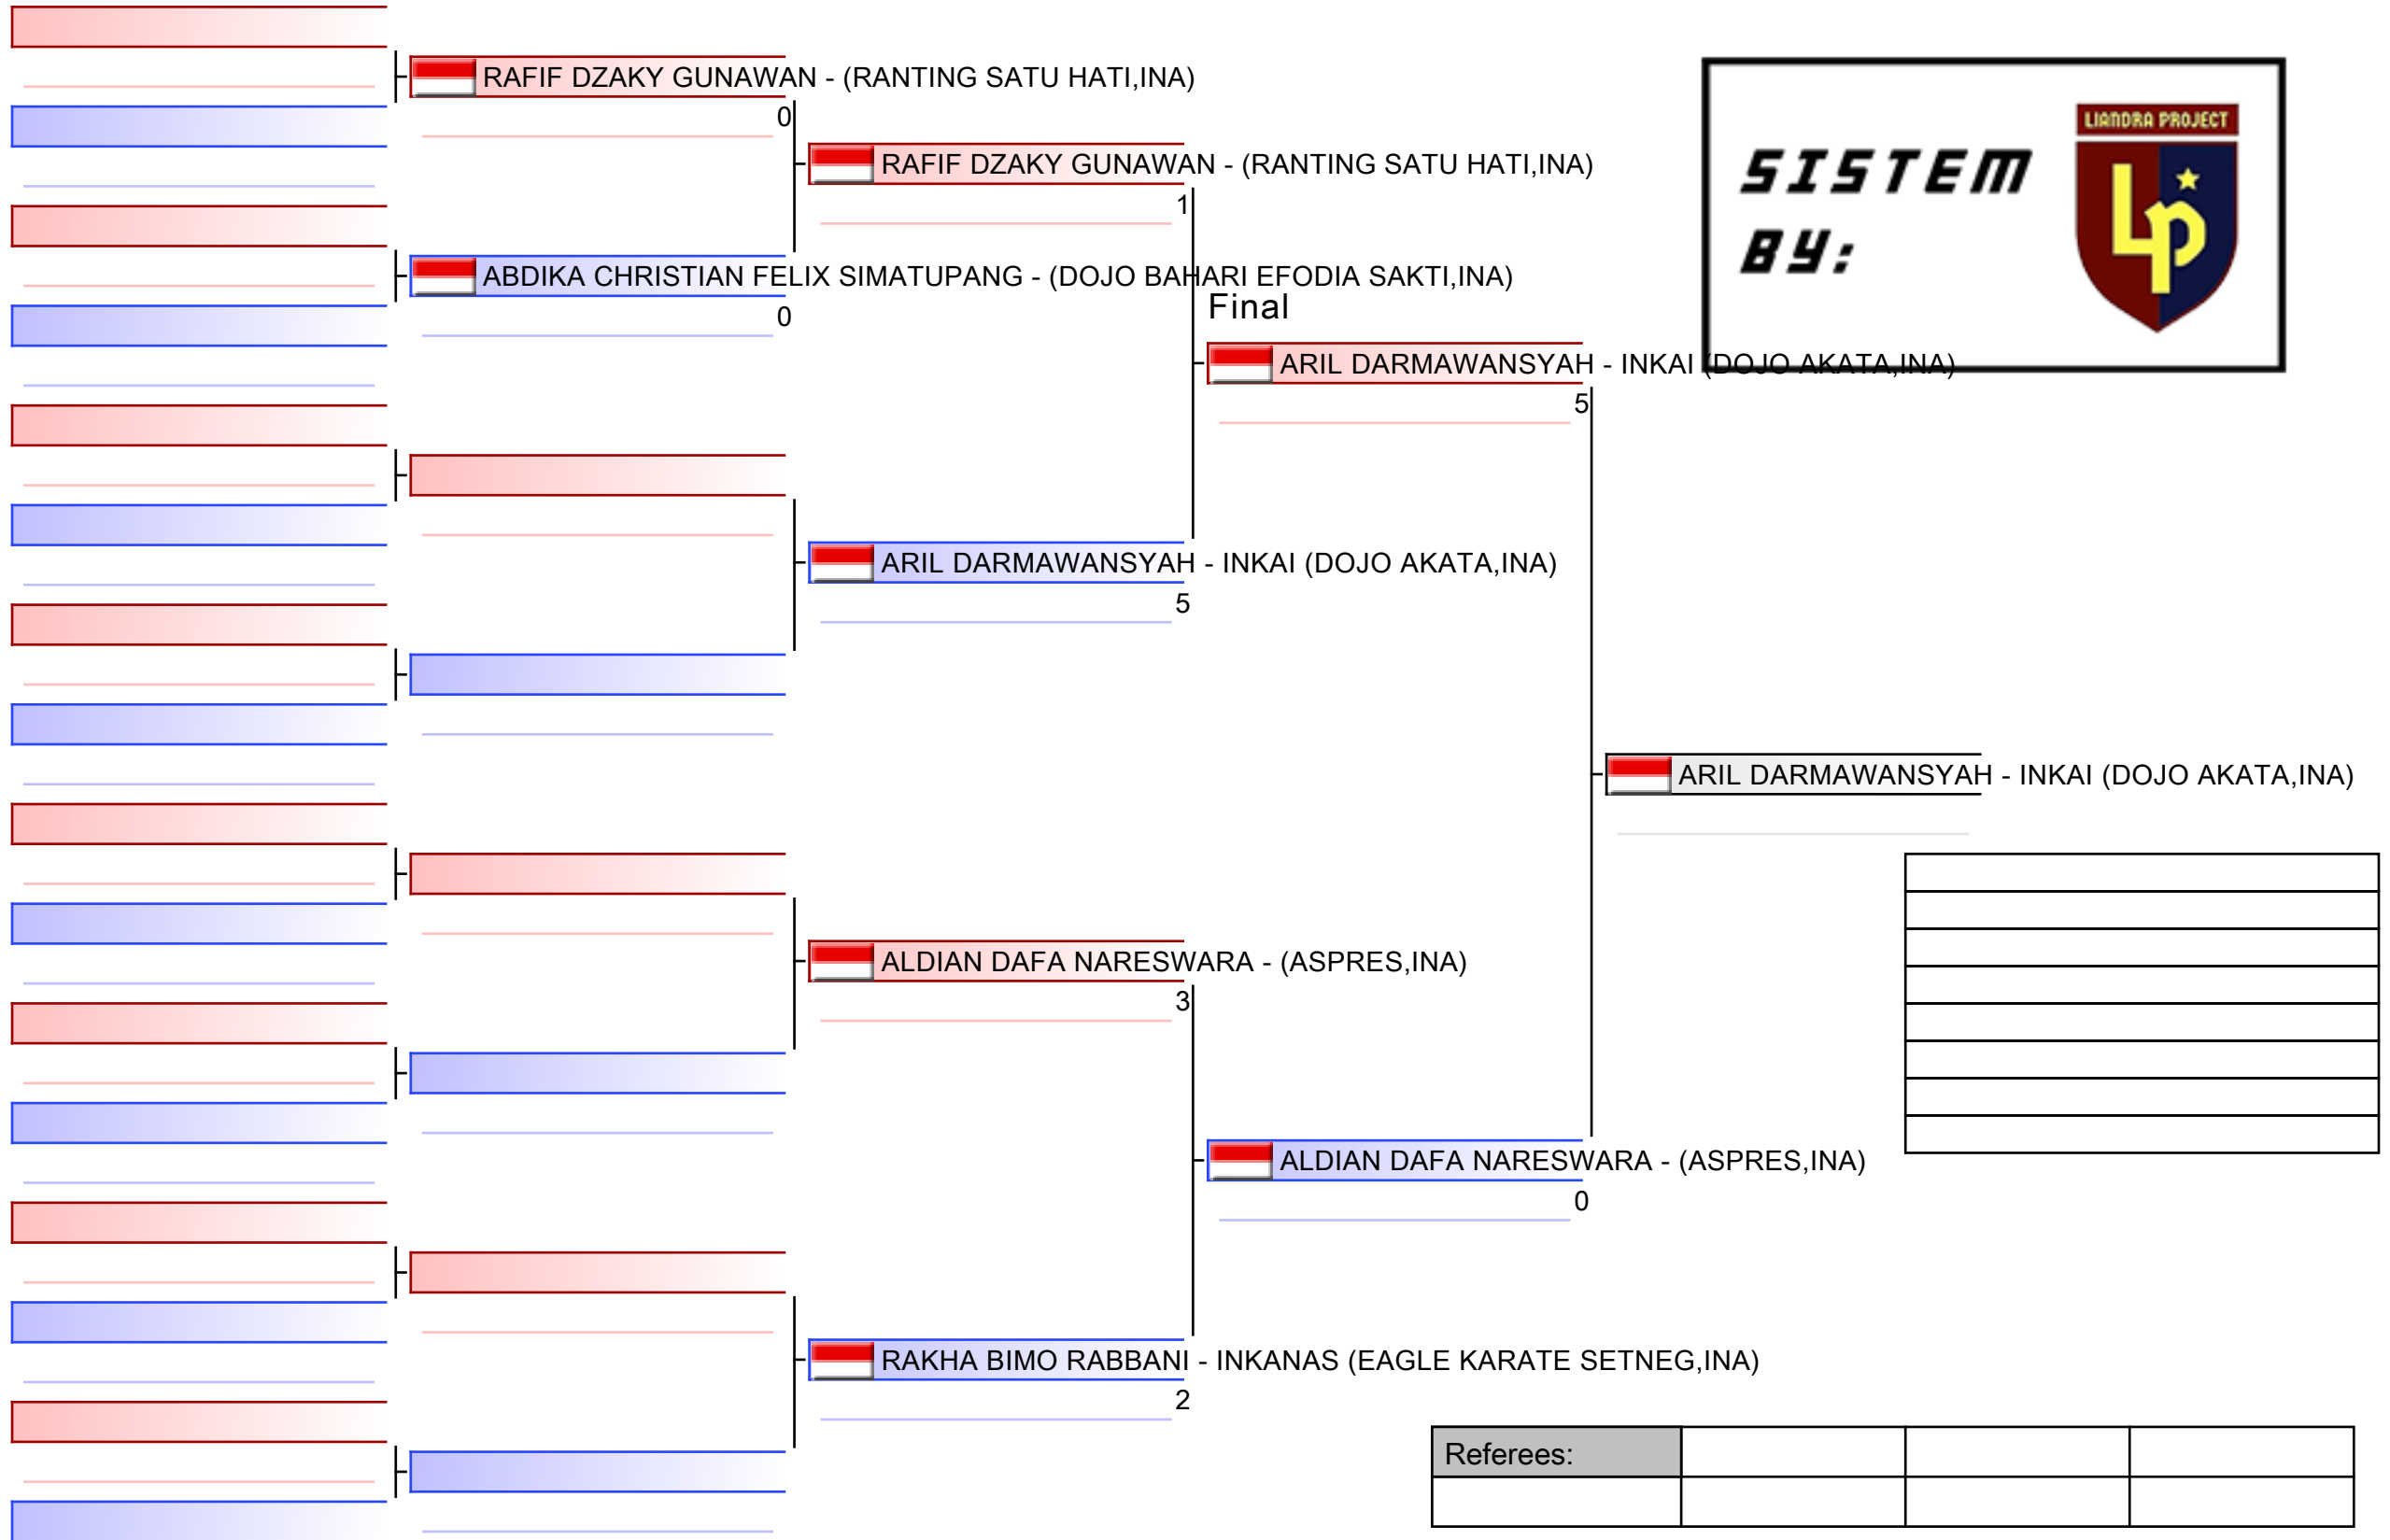

ZAHROTUL SITTA - (UNJ TEAM,INA)

3

1. ZAHROTUL SITTA - (UNJ TEAM,INA)
2. INDAH ZEFANYA - (DOJO KAIZEN IND,INA)

Referees:			

Referees:			

Referees:			

Official Results

001. USIA DINI KATA PERORANGAN PUTRA (Entries: 5)				
1	ROBBY DANUARTA -	UNJ TEAM		INA - INDONESIA
2	KENZIE ASSAIDI YUSUF -	HIToya		INA - INDONESIA
3	MUSTAFA ALFATURRAHMAN - INKANAS	CIPAYUNG		INA - INDONESIA
3	FAKHRIE JAHFRAN KHAIRY - GOJUKAI	SQUAD PERDOBIN		INA - INDONESIA