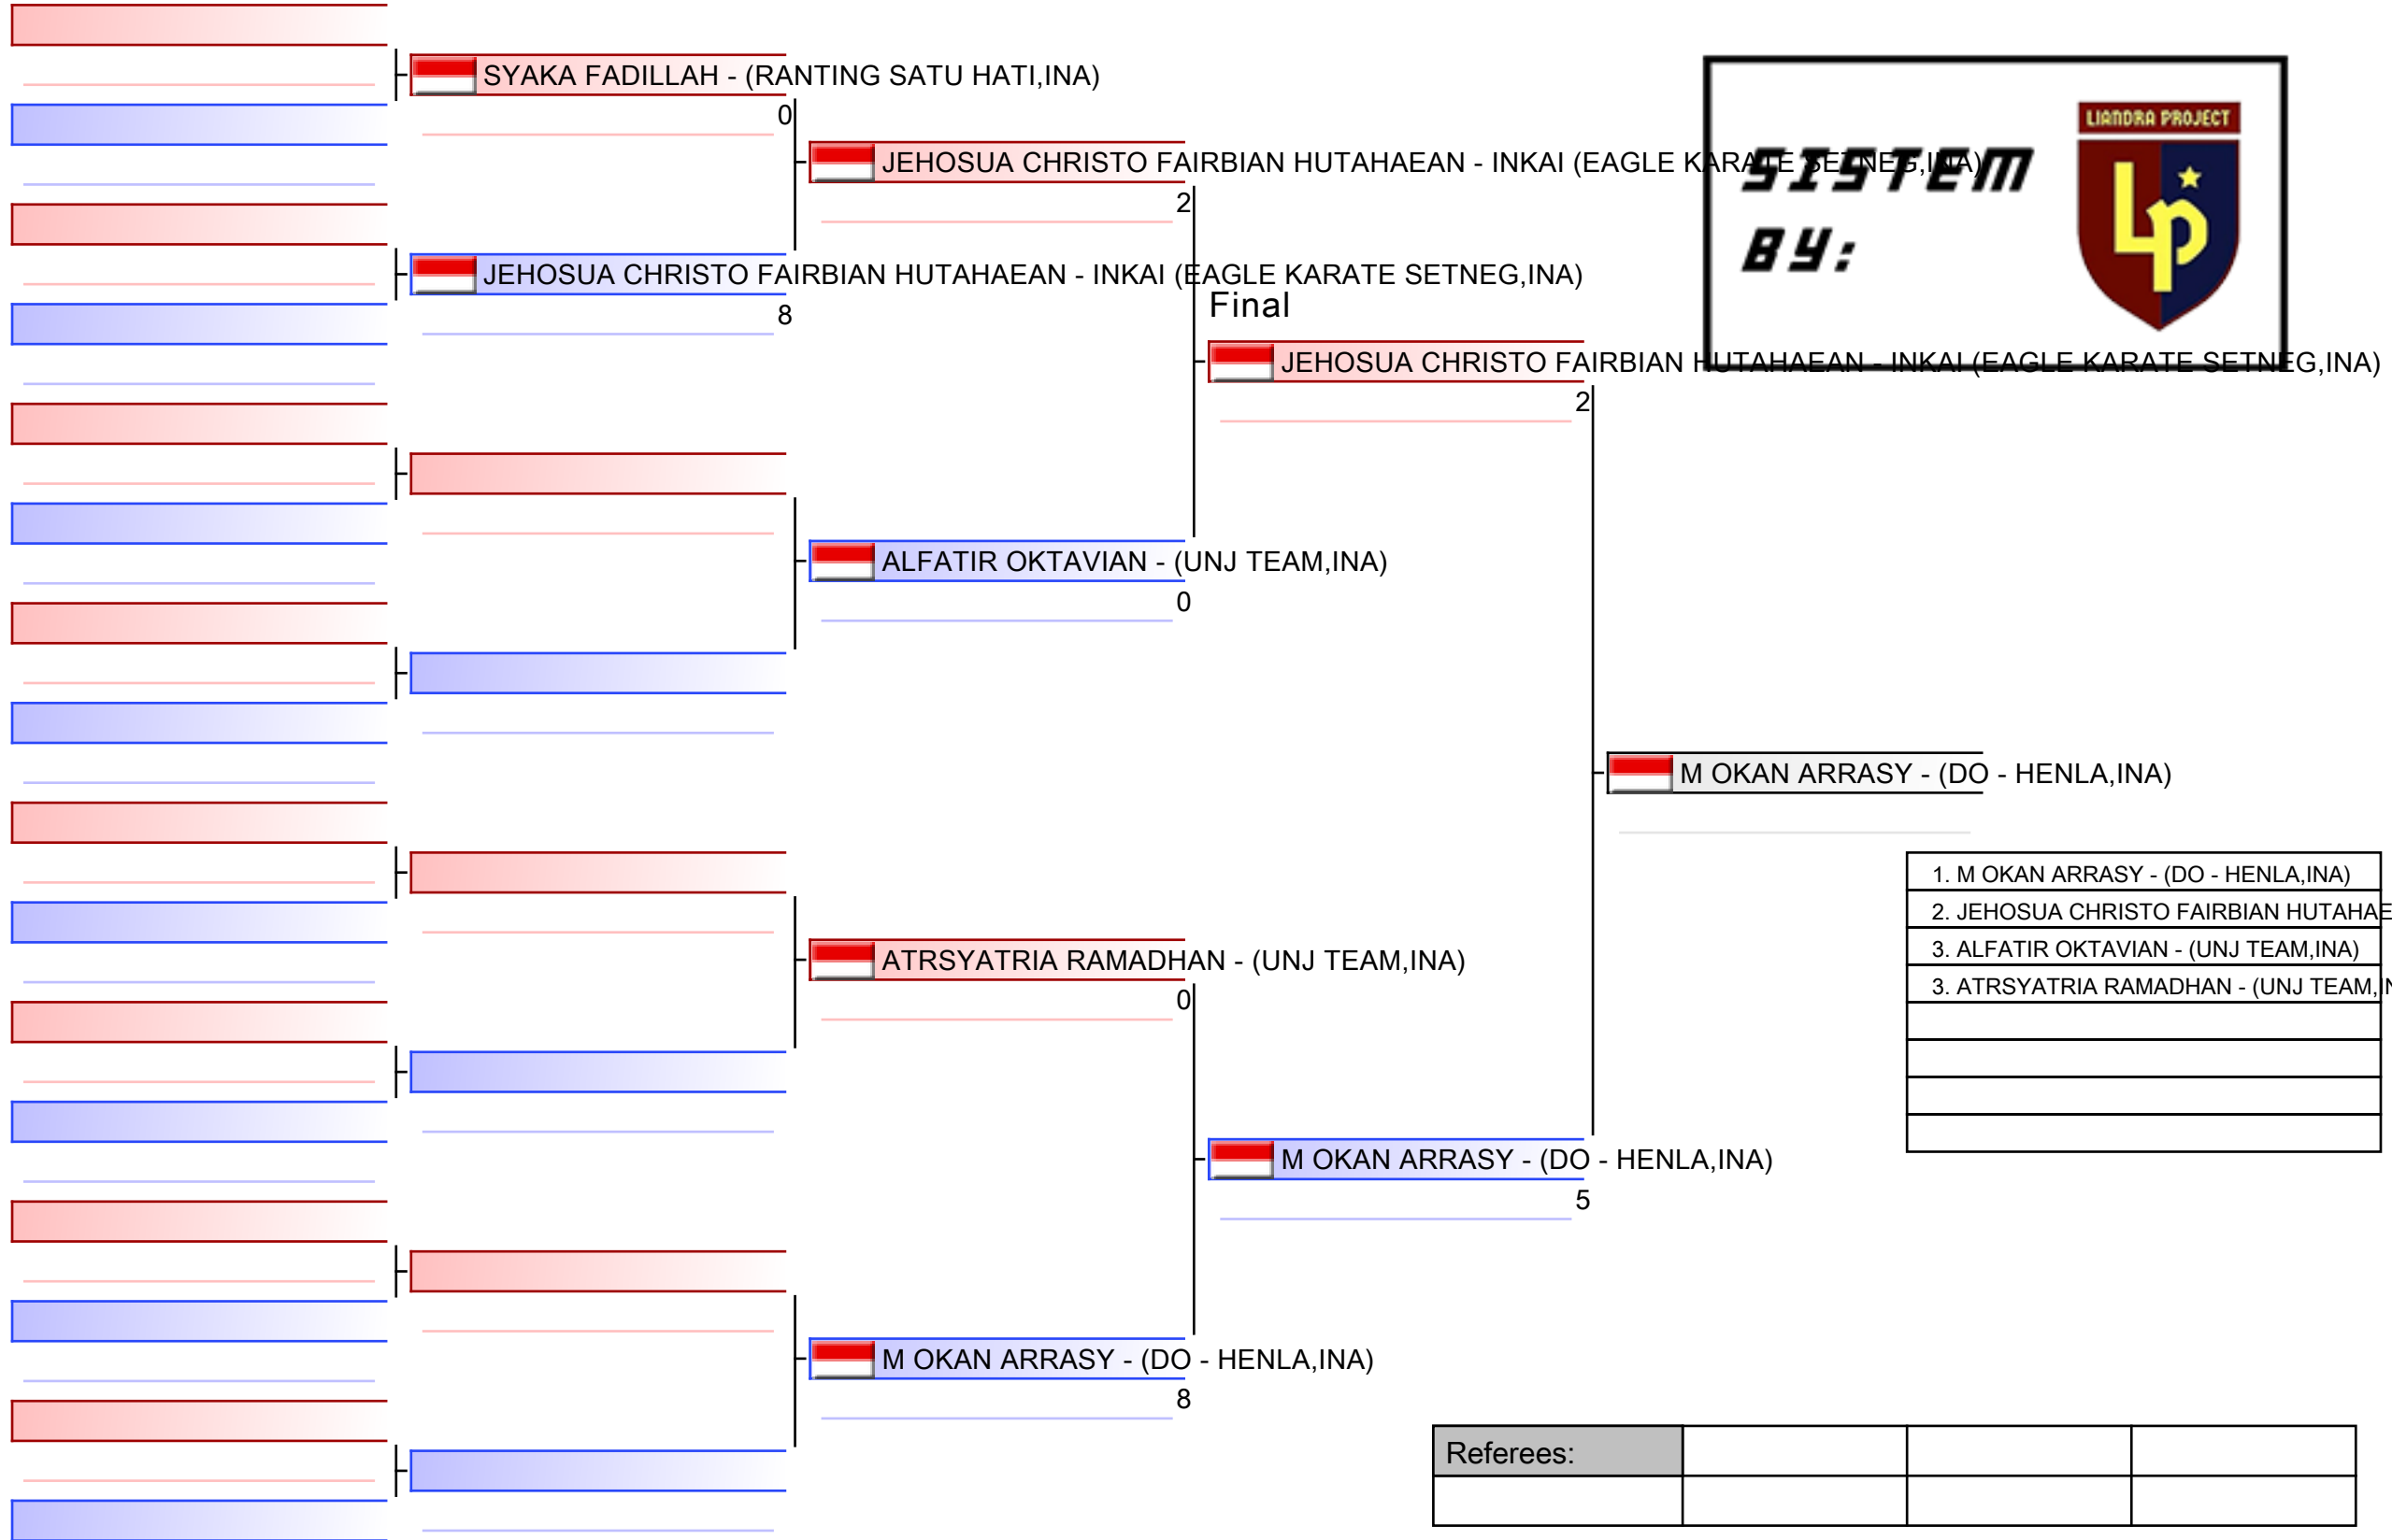

1. M OKAN ARRASY - (DO - HENLA, INA)
2. JEHOUSUA CHRISTO FAIRBIAN HUTAHAEAN - INKAI (EAGLE KARATE SETNEG, INA)
3. ALFATIR OKTAVIAN - (UNJ TEAM, INA)
3. ATRSYATRIA RAMADHAN - (UNJ TEAM, INA)

Referees: